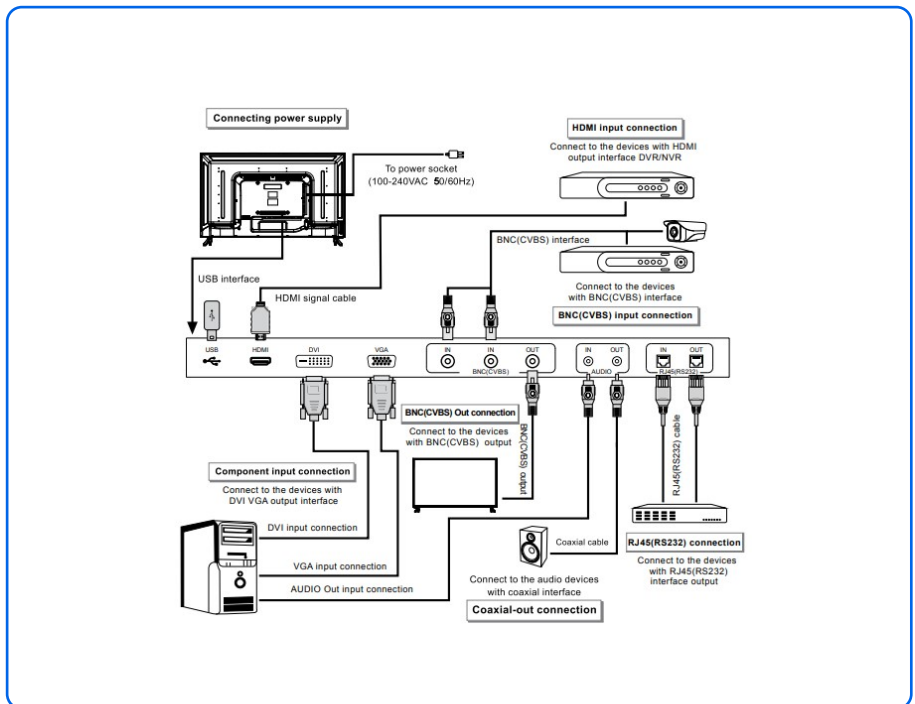

## Technical Specifications

### MONFHD27

Resolution	Full HD
Diagonal size (inches)	27
Viewable Area WxH (inches/mm)	23.54*13.24
Led Type	LED
Pixel Pitch (mm)	0.3114×0.3114
Screen Maximum Resolution	1920×1080
Refresh Rate (Hz)	60
Colour Depth (M)	16.7
Brightness (cd/m <sup>2</sup> ) (typical)	250
Auto Adjust	Yes
Monitor Aspect Ratio	16:09
Display Aspect Ratio	OSD selectable 16:9 or 4:3
Horizontal TV Lines	1080
Contrast Ratio	3000 :1SCR
Response Time (ms)	5 (GTG)
View Angle H/V (degrees)	178°x 178°/CR>10
Digital Video Inputs	HDMI up to 1920 ×1080
Analog Video In/Out	VGA up to 1920×1080, BNC CVBS looping
Audio Inputs (stereo)	1×3.5mm mini-jack
Speakers (W)	2 × 3
Standby)	<0.5
Power Consumption)	32W Typical
Monitor Body Dimensions	24.57*14.7*2.05
Dimensions Monitor+Stand	24.57*18.2*7.6
Colour	Matte black
Case & Stand Material	Plastic
VESA Mounting Pattern (mm)	100 × 100

**Products**

- CCTV
- Access Control
- ANPR
- Visitor Management
- Panic Alarm Systems
- Interview Recording

**Markets**

- Marine
- Oil & Gas
- Law Enforcement
- Parking
- Security

Base/Stand Included	Yes
Base Tilt Angle	-5°~15°
Weight Cabinet Only (kg)	11.06
Weight Cabinet+Base Stand(lb/kg)	10.42
Power Supply (internal)	AC 100-240V~50/60Hz 1.1A
Operating Temperature	0°C~40°C / 32°F~104°F
Operating Humidity	-20°C~50°C / -4°F~122°F
Accessories	10~90%
Certifications	CE/FCC/ROHS/HDMI/UL/WEEE/ REACH